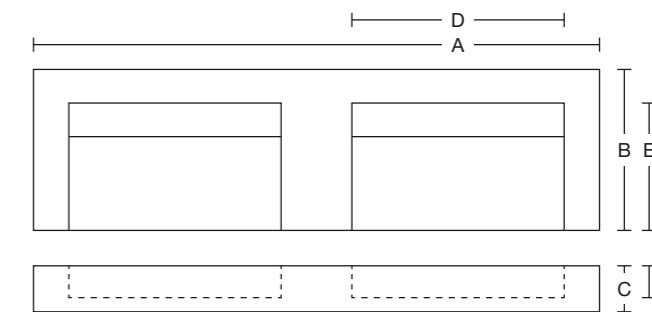

TBC03

Con hueco para grifo
With tap hole

Disponible en series: / Available in series:

- Avalon
- Serena Crosscut
- Serena Veincut
- Marble Dolomita Pulido
- Marble Dolomita Mate

Dimensiones generales: / Overall dimensions:

A 800 mm B 455 mm C 120 mm

Dimensiones del seno: / Sink dimensions:

D 600 mm E 360 mm F 95 mm

TBS03

Sin hueco para grifo
Without tap hole

Disponible en series: / Available in series:

- Avalon
- Serena Crosscut
- Serena Veincut
- Marble Dolomita Pulido
- Marble Dolomita Mate

Dimensiones generales: / Overall dimensions:

A 800 mm B 455 mm C 120 mm

Dimensiones del seno: / Sink dimensions:

D 600 mm E 360 mm F 95 mm

TBC03DUO

Con hueco para grifo
With tap hole

Disponible en series: / Available in series:

- Avalon
- Serena Crosscut
- Serena Veincut
- Marble Dolomita Pulido

Dimensiones generales: / Overall dimensions:

A 1600 mm B 455 mm C 120 mm

Dimensiones del seno: / Sink dimensions:

D 600 mm E 360 mm F 95 mm

TBS03DUO

Sin hueco para grifo
Without tap hole

Disponible en series: / Available in series:

- Avalon
- Serena Crosscut
- Serena Veincut
- Marble Dolomita Pulido

Dimensiones generales: / Overall dimensions:

A 1600 mm B 455 mm C 120 mm

Dimensiones del seno: / Sink dimensions:

D 600 mm E 360 mm F 95 mm