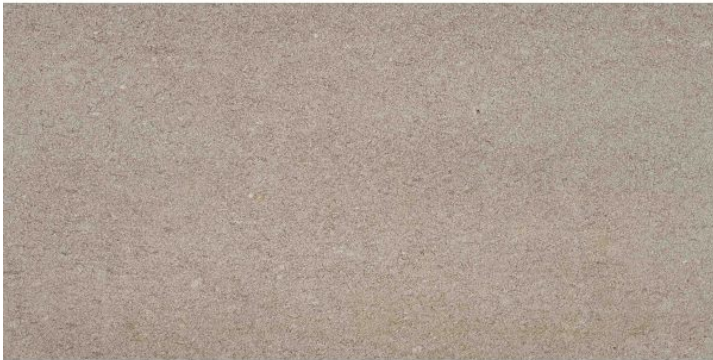

VESTA

Vesta Soft Vison 60X120R

PRICE / M2 (VAT INCLUDED)

CHARACTERISTICS

- Finish: Natural
- Utilization groups: 4 - For high traffic
- Boxes / Pallet: 30
- Rectified sides
- Kg / Box: 35.82
- Style: Stones
- Kg / Pallet: 1074.6
- Degree of detonation: V3 (Medium)
- Material: Full body porcelain tiles
- Pieces / Box: 3
- M2 / Box: 2.16
- M2 / Pallet: 64.8

## Vesta

The fine granite texture of Vesta conveys the zen-like serenity of traditional Japanese raked-sand karesansui gardens. Pieces with a minimalist air due to their sober and serene tonalities, but in which a great deal of visual information underlies, thanks to the exceptional detail applied in the reproduction of their textures and micro-particles. Vesta is available in sand, grey, mink. As a technical innovation, it provides the unique feel of the Soft finish on floors. Its Deko version incorporates subtle wefts of thread like ceramic tweed and wall coverings decorated with parallel lines. Blossom Deko takes a bolder approach, transforming the wall into a canvas with organic waters in greens and tiles in blues or greys, depending on choice.

## White Body