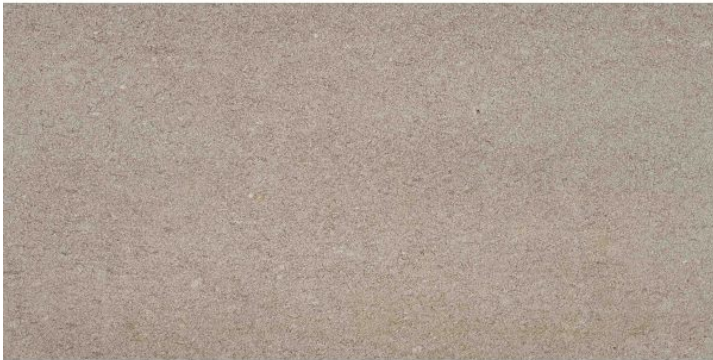

VESTA

Vesta Soft Vison 60X120R

PRICE / M2 (VAT INCLUDED)

CHARACTERISTICS

- Finish: Natural
- Utilization groups: 4 - For high traffic
- Boxes / Pallet: 30
- Rectified sides
- Kg / Box: 35.82
- Style: Stones
- Kg / Pallet: 1074.6
- Degree of detonation: V3 (Medium)
- Material: Full body porcelain tiles
- Pieces / Box: 3
- M2 / Box: 2.16
- M2 / Pallet: 64.8

Installation
Installation: Coating

Installation
Installation: Pavement

White Body

Colored Porcelain
Highly resistant tiles for all types of floor and wall applications, interior, exterior, facades as well as bathrooms and kitchens.

Vesta

The fine granite texture of Vesta conveys the zen-like serenity of traditional Japanese raked-sand karesansui gardens. Pieces with a minimalist air due to their sober and serene tonalities, but in which a great deal of visual information underlies, thanks to the exceptional detail applied in the reproduction of their textures and micro-particles. Vesta is available in sand, grey, mink. As a technical innovation, it provides the unique feel of the Soft finish on floors. Its Deko version incorporates subtle wefts of thread like ceramic tweed and wall coverings decorated with parallel lines. Blossom Deko takes a bolder approach, transforming the wall into a canvas with organic waters in greens and tiles in blues or greys, depending on choice.

#technology_text

White Body

Colored Porcelain

Highly resistant tiles for all types of floor and wall applications, interior, exterior, facades as well as bathrooms and kitchens.