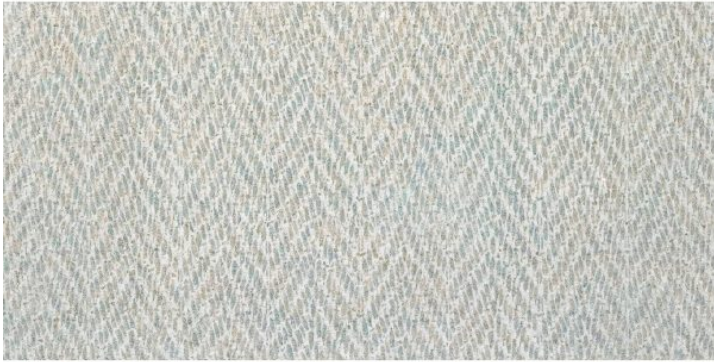

JUNE

Enya Deko Caliza 30X60R

PRICE / M2 (VAT INCLUDED)

CHARACTERISTICS

- Finish: Natural
- Boxes / Pallet: 48
- Rectified sides
- Kg / Box: 29.3
- Style: Stones
- Kg / Pallet: 1406.4
- Degree of detonation: V3 (Medium)
- Material: Glazed porcelain tiles
- Pieces / Box: 10
- M2 / Box: 1.8
- M2 / Pallet: 86.4

Recycling
Recycled:

June

Stone that breathes Lines, touch and color merge into June bringing calmness in its purest form. Its stone appearance fuses a careful printing and relief technique with neutral shades of gray or graphite and subtle flashes of light similar to those generated by the sun in natural stone. Once laid out, it faithfully maintains the appearance of a limestone that brings to mind white and pearly sea sands with a soft, diverse texture and rich in nuances. In its wall format, the horizontal distribution of the parallel grooves of each piece evokes silicas created by seas and oceans, with a fine texture and subtle points of a shimmery light, as if they were born from shells, quartz or limestone.