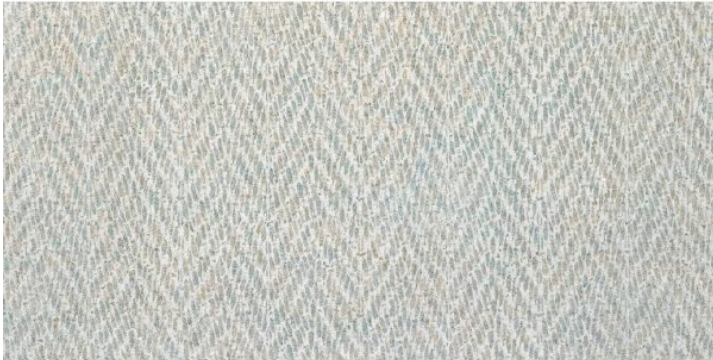

JUNE

Enya Deko Caliza 30X60R

PRICE / M2 (VAT INCLUDED)

CHARACTERISTICS

- Finish: Natural
- Boxes / Pallet: 48
- Rectified sides
- Kg / Box: 29.3
- Style: Stones
- Kg / Pallet: 1406.4
- Degree of detonation: V3 (Medium)
- Material: Glazed porcelain tiles
- Pieces / Box: 10
- M2 / Box: 1.8
- M2 / Pallet: 86.4

Recycling
Recycled:

June

Stone that breathes Lines, touch and color merge into June bringing calmness in its purest form. Its stone appearance fuses a careful printing and relief technique with neutral shades of gray or graphite and subtle flashes of light similar to those generated by the sun in natural stone. Once laid out, it faithfully maintains the appearance of a limestone that brings to mind white and pearly sea sands with a soft, diverse texture and rich in nuances. In its wall format, the horizontal distribution of the parallel grooves of each piece evokes silicas created by seas and oceans, with a fine texture and subtle points of a shimmery light, as if they were born from shells, quartz or limestone.