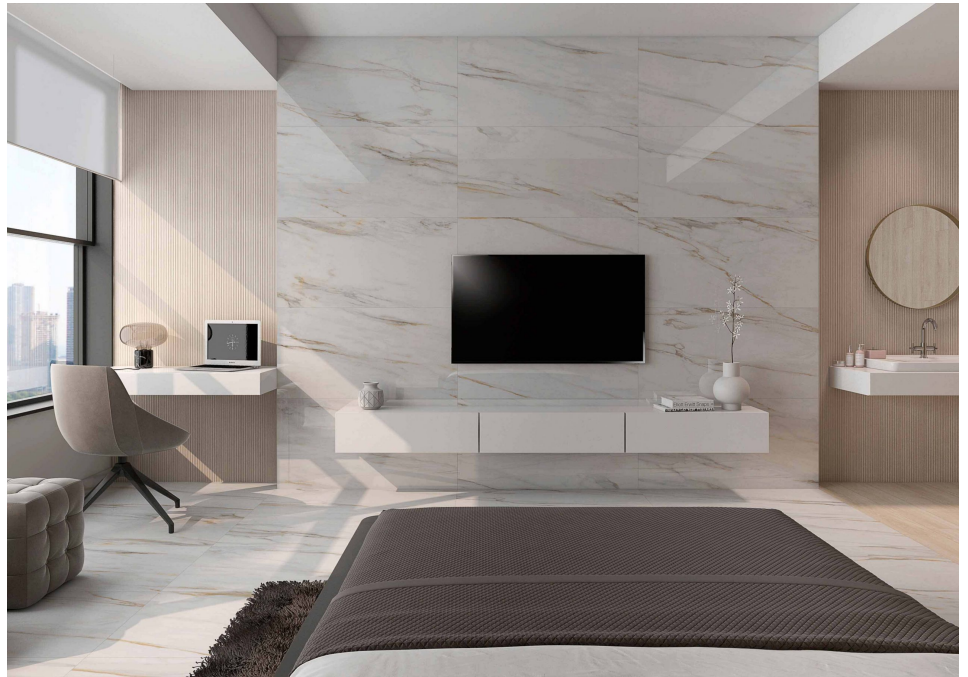

mm

Destonified

Recycling
Recycled:

Marble Calacata Gold

The series is inspired by the classic Calacata Gold Marble, extracted from a deposit at Monte Altissimo in the Italian Alps. The wide variation in surface designs combines veins with shades of gray and gold. The result is achieved with high technology and HD printing. The rectified part must be applied with a minimum joint of 1mm to obtain a light look and enhance the marble effect. High durability, greater stain resistance and easy cleaning of porcelain tiles make the Calacata Gold Series an excellent option for environments where a classic atmosphere is desired or for contemporary environments where marble has a prominent role.

#technology_text

Glazed Porcelain**Glazed Porcelain**

Suitable for all types of floor and wall applications, interior, exterior, facades as well as bathrooms and kitchens.