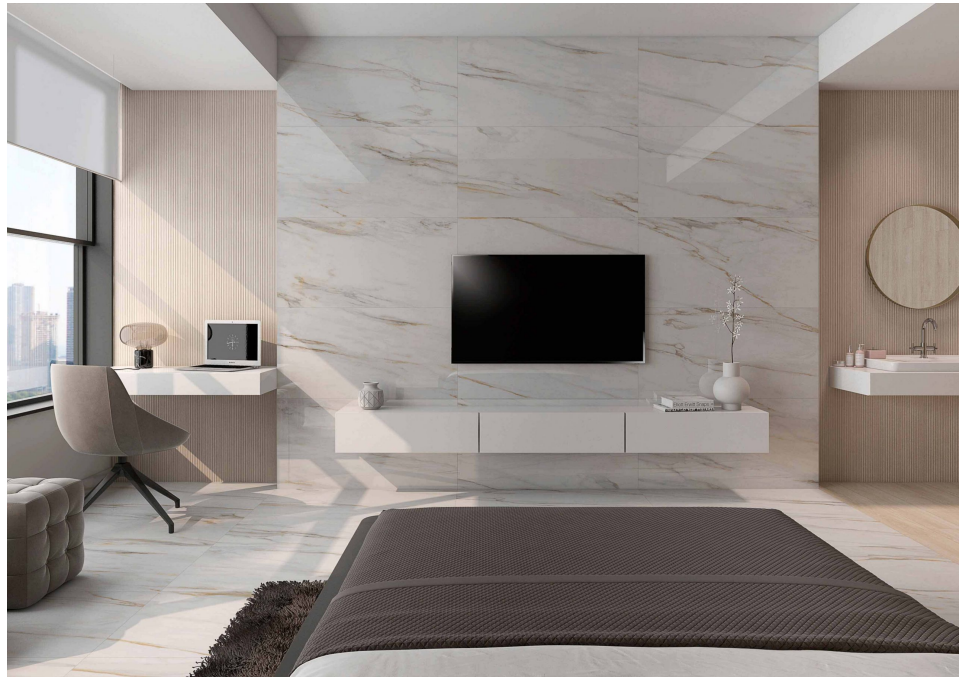

mm

Destonified

Recycling
Recycled:

Marble Calacata Gold

The series is inspired by the classic Calacata Gold Marble, extracted from a deposit at Monte Altissimo in the Italian Alps. The wide variation in surface designs combines veins with shades of gray and gold. The result is achieved with high technology and HD printing. The rectified part must be applied with a minimum joint of 1mm to obtain a light look and enhance the marble effect. High durability, greater stain resistance and easy cleaning of porcelain tiles make the Calacata Gold Series an excellent option for environments where a classic atmosphere is desired or for contemporary environments where marble has a prominent role.