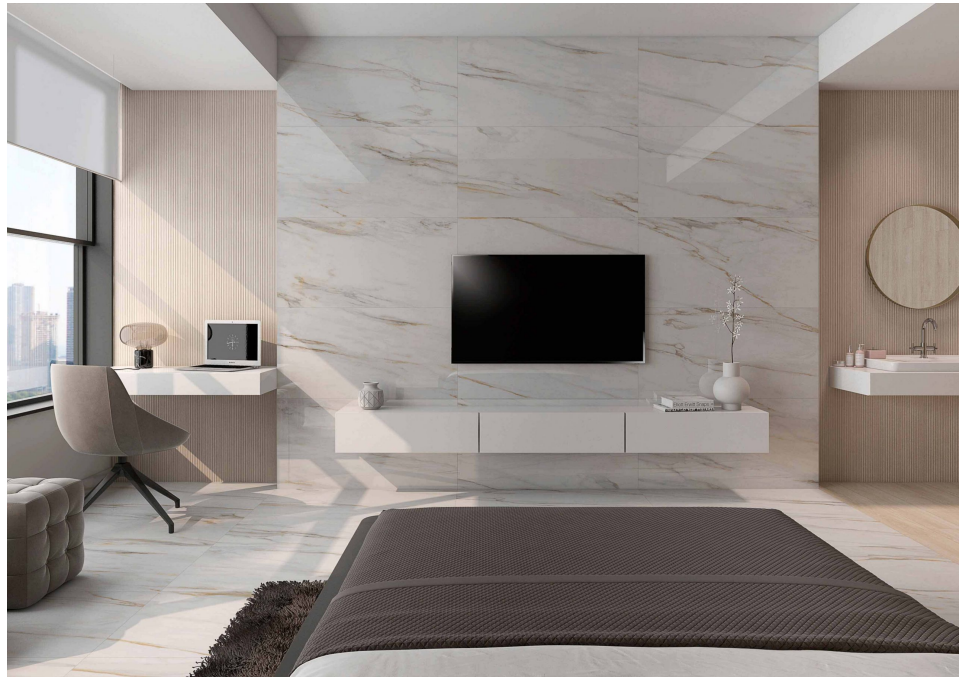

Installation: Pavement

White Body**Polished Porcelain**

Polished porcelain rectified tiles suitable for areas such as kitchens and rooms, offices and halls.

mm

**Recycling**

Recycled:

Marble Calacata Gold

The series is inspired by the classic Calacata Gold Marble, extracted from a deposit at Monte Altissimo in the Italian Alps. The wide variation in surface designs combines veins with shades of gray and gold. The result is achieved with high technology and HD printing. The rectified part must be applied with a minimum joint of 1mm to obtain a light look and enhance the marble effect. High durability, greater stain resistance and easy cleaning of porcelain tiles make the Calacata Gold Series an excellent option for environments where a classic atmosphere is desired or for contemporary environments where marble has a prominent role.

#technology_text

White Body**Polished Porcelain**

Polished porcelain rectified tiles suitable for areas such as kitchens and rooms, offices and halls.