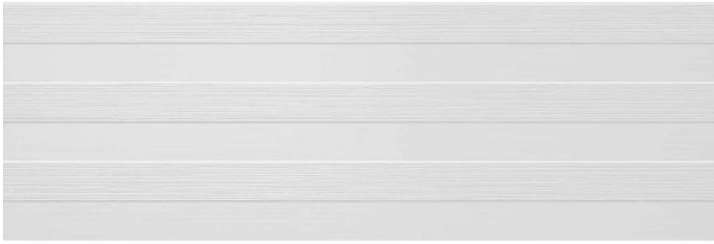

GRAVITY

Suite Gravity Blanco

PRICE / M2 (VAT INCLUDED)

CHARACTERISTICS

Finish: Mate

Boxes / Pallet: 40

Rectified sides

Kg / Box: 27.86

Kg / Pallet: 1114.2

Degree of detonation: V1

Pieces / Box: 3

M2 / Box: 1.44

M2 / Pallet: 57.6

**Installation**

Installation: Coating

White Body**White paste**

Suitable to tile indoor walls such as bathrooms and kitchens.

mm

**Destonified**

Gravity

Gravity is the synthesis of Hygge inspiration and Danish contentment in a ceramic format: A scheme of tranquil colours coexisting in pleasant and intimate ways. To the harmony and calm provided by its horizontal lines, the delicate touch of this collection's texture and its micro-reliefs is added, created to produce sensations of well-being and relaxation. This white body collection offers an extended format and white or grey relief matte finish in 40x120cm. The suite version reinforces the intensity of the horizontal bands in the way of laminas with two complementary textures.

#technology_text

White Body**White paste**

Suitable to tile indoor walls such as bathrooms and kitchens.