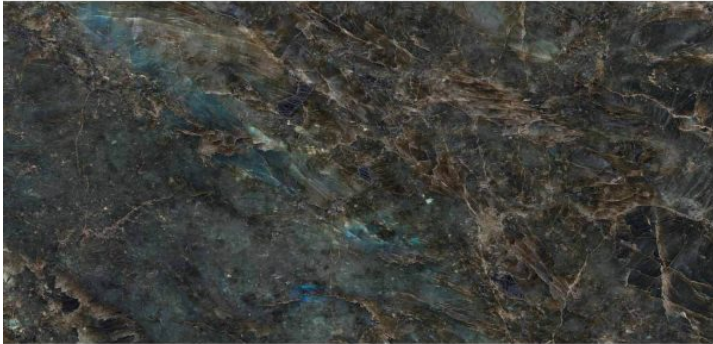

SAINT TROPEZ

LM Saint Tropez MC

PRICE / UNIT (VAT INCLUDED)

CHARACTERISTICS

Finish: Mate

Utilization groups: 3 - For moderate traffic

Boxes / Pallet: 30

Rectified sides

Kg / Box: 51.45

Kg / Pallet: 1673.49

Degree of detonation: V3 (Medium)

Pieces / Box: 1

M2 / Box: 2.99

M2 / Pallet: 89.7

Installation

Installation: Pavement

mm

Destonified

Recycling

Recycled: