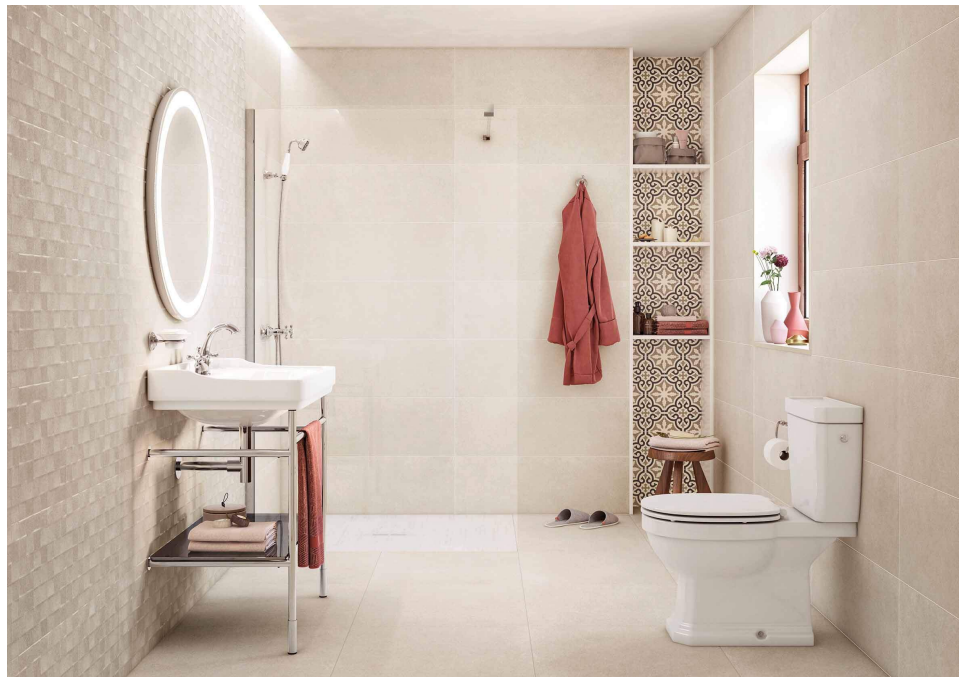

Weekend

Contemporary tradition. When the concept takes hold any ornaments are superfluous. Subtle colors and sober forms for a floor tile with an industrial style, especially suited for highly transited and contract areas. Weekend replicates worn cement to perfectly combine with its varied wall tile options. With versions in Arena, Gris, Visión and Grafito available in square and rectangular formats, Weekend is a glazed porcelain floor tile, ideal to draw endless surfaces. Range available in 60x120 cm R, 60x60 cm R, 30x60 cm R.

MANUALS AND RESOURCES

[Product technical certificate](#)