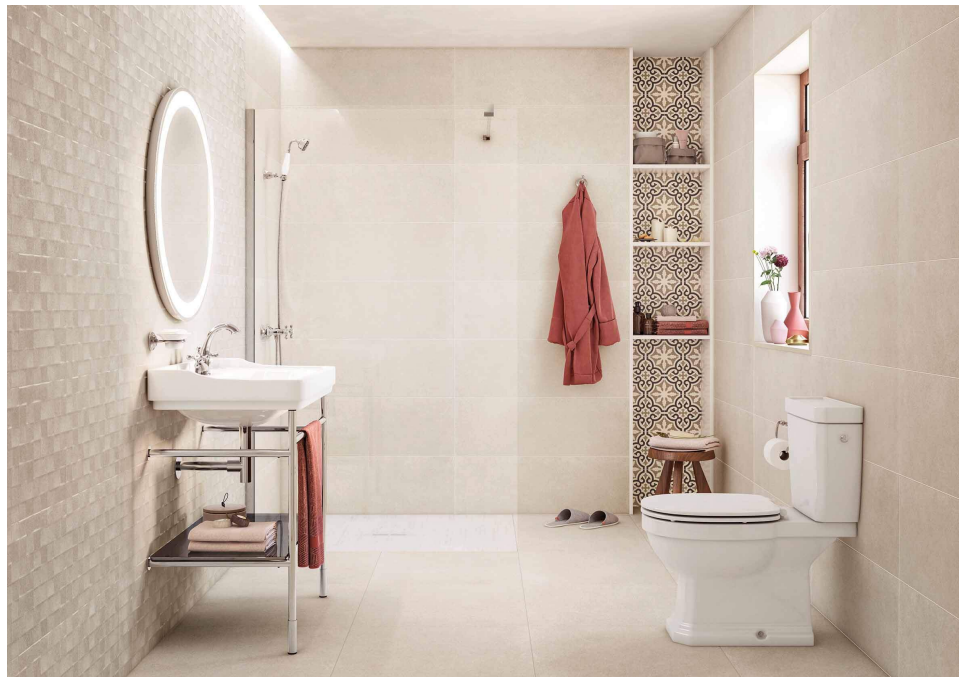

Glazed Porcelain**Glazed Porcelain**

Suitable for all types of floor and wall applications, interior, exterior, facades as well as bathrooms and kitchens.

mm

Weekend

Contemporary tradition. When the concept takes hold any ornaments are superfluous. Subtle colors and sober forms for a floor tile with an industrial style, especially suited for highly transited and contract areas. Weekend replicates worn cement to perfectly combine with its varied wall tile options. With versions in Arena, Gris, Visión and Grafito available in square and rectangular formats, Weekend is a glazed porcelain floor tile, ideal to draw endless surfaces. Range available in 60x120 cm R, 60x60 cm R, 30x60 cm R.