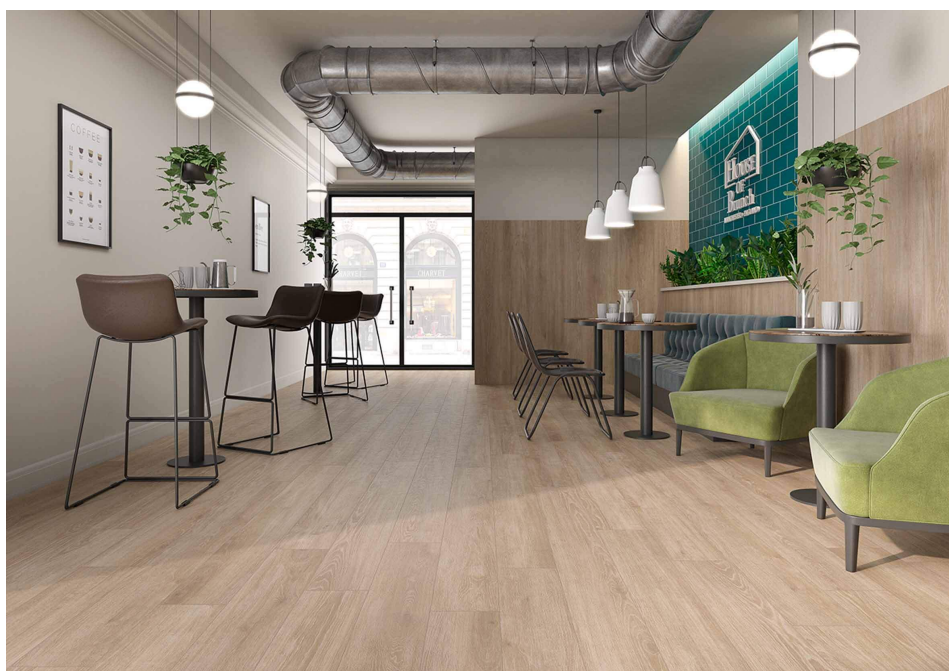

ABBEY

Step Abbey Fresno 30X120

PRICE / UNIT (VAT INCLUDED)

CHARACTERISTICS

Finish: Natural

Boxes / Pallet: 30

Rectified sides

Kg / Box: 22.046

Full Body Porcelain**Colored Porcelain**

Large format porcelain tiles with high design and quality features.

mm

**Recycling**

Recycled:

Abbey

Simple elegance With Abbey any interior will give in to the warm charm of untreated wood. A simple, unadorned floor tile that expresses its naturalness in long planks that pay tribute to rustic floorings. Far from tricks and fanfare, this tuttomassa floor tile unfolds in traditional colors and shades: Fresno, Roble, Visón and Gris. A high-quality porcelain proposal available in two different lengths with a natural or antislip finish for outdoor or water areas. Range available in 19.5x120 R cm

#technology_text

Full Body Porcelain**Colored Porcelain**

Large format porcelain tiles with high design and quality features.