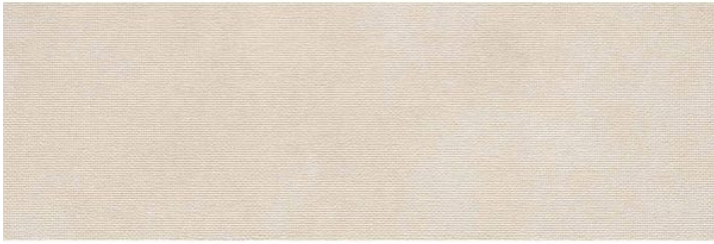

**COUVET****Suite Couvet Arena**

PRICE / M2 (VAT INCLUDED)

**CHARACTERISTICS**

Finish: Mate

Boxes / Pallet: 40

Rectified sides

Kg / Box: 27.86

Kg / Pallet: 1114.2

Degree of detonation: V3 (Medium)

Pieces / Box: 3

M2 / Box: 1.44

M2 / Pallet: 57.6

**White Body****Installation**

Installation: Coating

**White paste**

Suitable to tile indoor walls such as bathrooms and kitchens.

## Couvet

Couvet blends essential tones and silky surfaces. Balanced and timeless, it evokes the colours and textures of nature in sandy tones. Its reliefs distinguish it from other smooth porcelain tiles by its sophisticated touch that suggests granite and natural stone to the touch. The Deko variant, which can be used both on the floor and on the wall, incorporates subtle plant motifs that blend in perfectly with the rest of the range and allow for elegant combinations of textures. On the wall, it is elegant to the touch and light to the eye, in the search for a sensory balance.