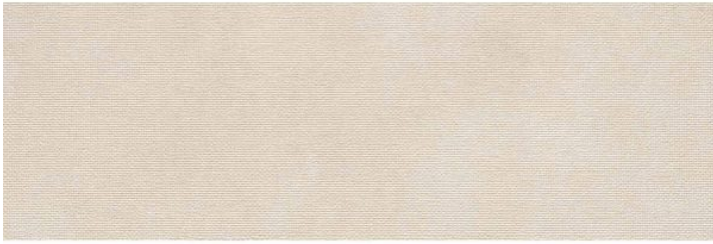

COUVET**Suite Couvet Arena**

PRICE / M2 (VAT INCLUDED)

**CHARACTERISTICS**

Finish: Mate

Boxes / Pallet: 40

Rectified sides

Kg / Box: 27.86

Kg / Pallet: 1114.2

Degree of detonation: V3 (Medium)

Pieces / Box: 3

M2 / Box: 1.44

M2 / Pallet: 57.6

**Installation**

Installation: Coating

White Body**White paste**

Suitable to tile indoor walls such as bathrooms and kitchens.

mm

Couvet

Couvet blends essential tones and silky surfaces. Balanced and timeless, it evokes the colours and textures of nature in sandy tones. Its reliefs distinguish it from other smooth porcelain tiles by its sophisticated touch that suggests granite and natural stone to the touch. The Deko variant, which can be used both on the floor and on the wall, incorporates subtle plant motifs that blend in perfectly with the rest of the range and allow for elegant combinations of textures. On the wall, it is elegant to the touch and light to the eye, in the search for a sensory balance.