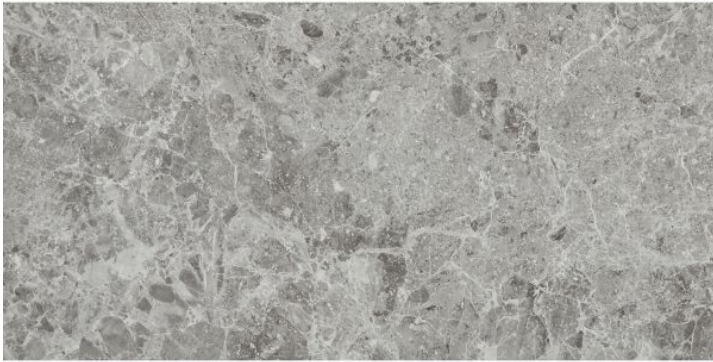

**MARAIS**

**Marea Gris 30X60R**

PRICE / M2 (VAT INCLUDED)

**CHARACTERISTICS**

- Finish: Natural
- Utilization groups: 4 - For high traffic
- Boxes / Pallet: 32
- Rectified sides
- Kg / Box: 23
- Style: Stones
- Kg / Pallet: 762
- Degree of detonation: V3 (Medium)
- Material: Glazed porcelain tiles
- Pieces / Box: 8
- M2 / Box: 1.44
- M2 / Pallet: 46.1

## Marais

Harmony and character. Great graphic richness, full of nuances and reliefs that surpass nature itself, obtained by avant-garde processes. Immerse yourself in the magnificence of Marais, where the visual composition is a symphony of intensity and organic reliefs. The shades and nuances of this stone, with a dazzling character and personality, surpass nature itself. A captivating collection, of great graphic richness, full of nuances and reliefs, obtained by avant-garde processes. Inspired by a French complex natural stone, characterised by its elegant mottled grey surface, the collection manages to recreate its incredible texture and tiny shimmers in a base finish, full of design. In its four ranges of neutral shades, from soft greys to deep graphite tones, along with the brighter, warmer option of beige and sand, Marais redefines ceramic beauty with boldness and style, in chromatisms that go beyond the original surface. The collection offers a wide variety of options to create stunning and timeless environments. Marais comes in 60x120, 60x60 and 30x60 formats and belongs to Roca Tiles' InTech+ family, generated with the latest advanced printing technologies that achieve a faithful reproduction of nature in each piece, capturing the essence and beauty of natural materials. Precision, realism, relief, detail and aesthetics never seen before in porcelain tiles.