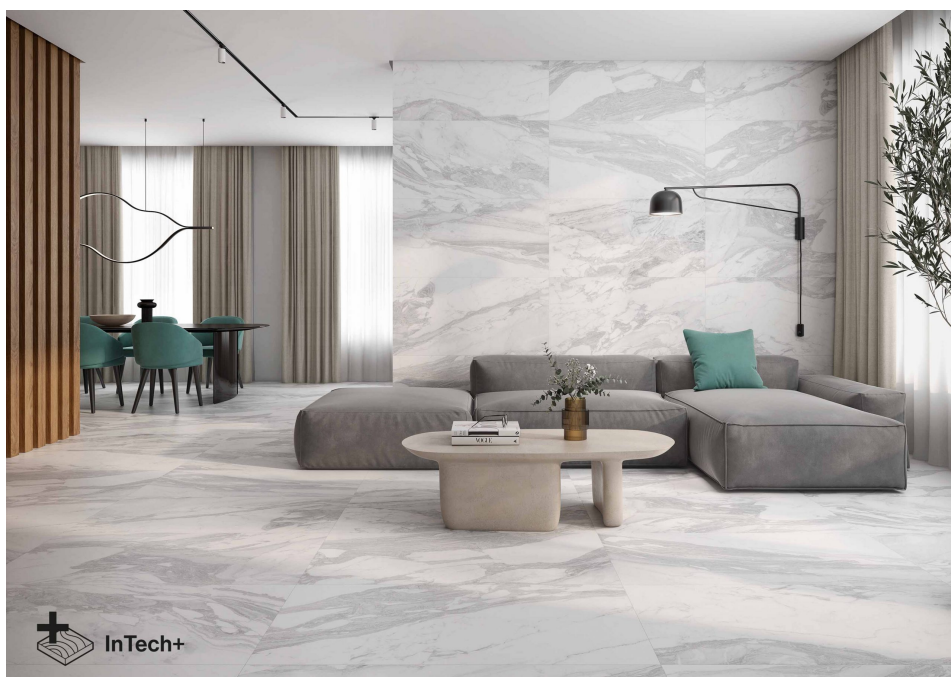

Suitable for all types of floor and wall applications, interior, exterior, facades as well as bathrooms and kitchens.

**Destonified****Recycling**

Recycled:

Bernini

Visual treasure Chromatic nuances in a unique marbled white Highly impressive, this collection is a living testimony of effects and materials in perfect harmony. Bernini captures the essence of real stones from the volcanic lands of Chilean Patagonia. Inspired by the majesty of these remote and mysterious places, our designers have infused each tile with the telluric energy and ever-changing nature that characterise this region. The subtlety of the matted surface reflects the imprint of time and the strength of the natural elements, transforming Bernini into a tangible testimony to the harmony between human creativity and powerful nature. Exploring the palette of greys and whites, a play of contrasts of epic proportions emerges, with a visual dynamism that mesmerises the senses. The deep veins and exquisite details in shades of grey shimmer with intensity, conferring a fascinating depth to each tile. Bernini reveals himself as a visual treasure, a creation that seems to be wrapped in an ethereal veil of sophistication. Its forceful originality stands as a unique symphony, achieved through the mastery of techniques and digital reliefs that imbue each piece with character and uniqueness. In the white format, it takes centre stage, reinventing itself with a matt finish that exudes elegance. Each piece seems to be wrapped in white silk that accentuates the delicacy, adding a touch of softness that caresses the eye and the touch. Bernini enables bold combinations and contrasts, liberating aesthetics from the conventional.