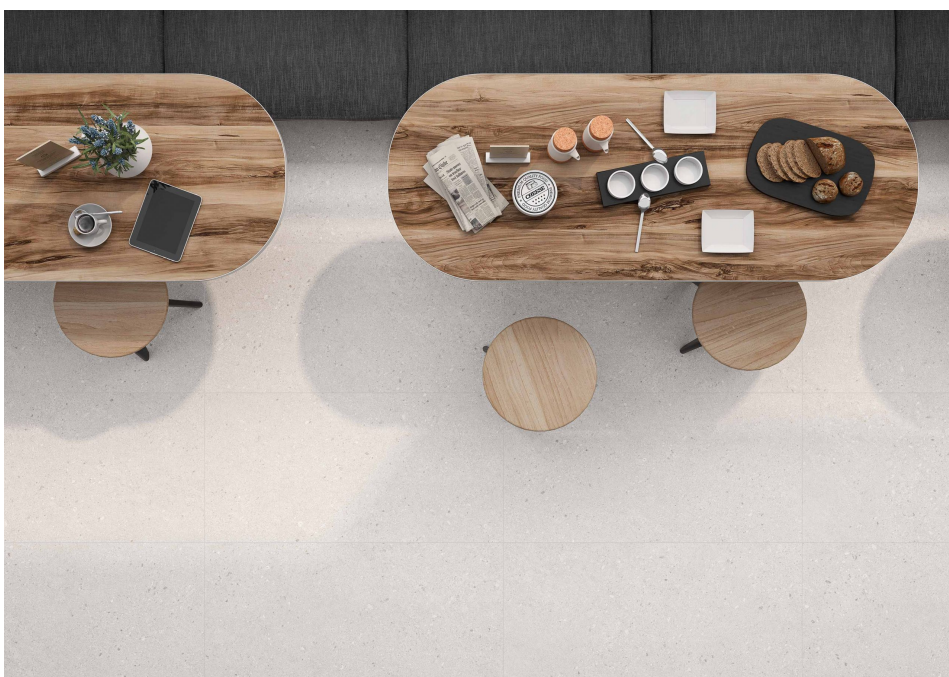

**BALANCE****Mesh Balance Arena 30X30**

PRICE / UNIT (VAT INCLUDED)

CHARACTERISTICS

Finish: Natural

Boxes / Pallet: 60

Kg / Box: 12

Style: Stones

Kg / Pallet: 724

Suitable for all types of floor and wall applications, interior, exterior, facades as well as bathrooms and kitchens.

**Destonified****Recycling**

Recycled:

Balance

Lunar echo Material in soft texture, resistant and full of nuances, with great technical properties. As if the moon itself had poured its essence on our ceramic designs, Balance becomes a testimony to the beauty that emerges from calm and serenity. With a texture in soft relief, achieved through the application of granules, Balance acquires a material aspect, full of nuances and capable of captivating your senses. Balance weaves a delicate and serene movement in the background, with small inlaid stones, giving authenticity and naturalness to each design. The collection is inspired by authentic stones such as limestone, porphyry and sandstone. Each tile tells the story of a landscape sculpted by the passing of millennia, peaceful. This porcelain tile does not skimp on design or strength. Its C2 and R10B resistance classification and, at the same time, its smooth texture anti-slip properties, make it ideal for floor coverings in large surfaces, transit spaces, covered outdoor spaces and even wet areas such as kitchens, gyms or laboratories. The design of Balance, with its stony and harmonious appearance, flows with continuity, creating an endless effect in large spaces. A perfect balance between nature and innovation in 90x90, 60x120, 60x60 and 30x60 modular formats and 9 mm thickness for large projects. The collection is combined with Suite Balance, a series of decorative relief pieces in white body 30x90 format, which recreate the appearance of chiselled stone with delicate parallel grooves on the Balance surface.